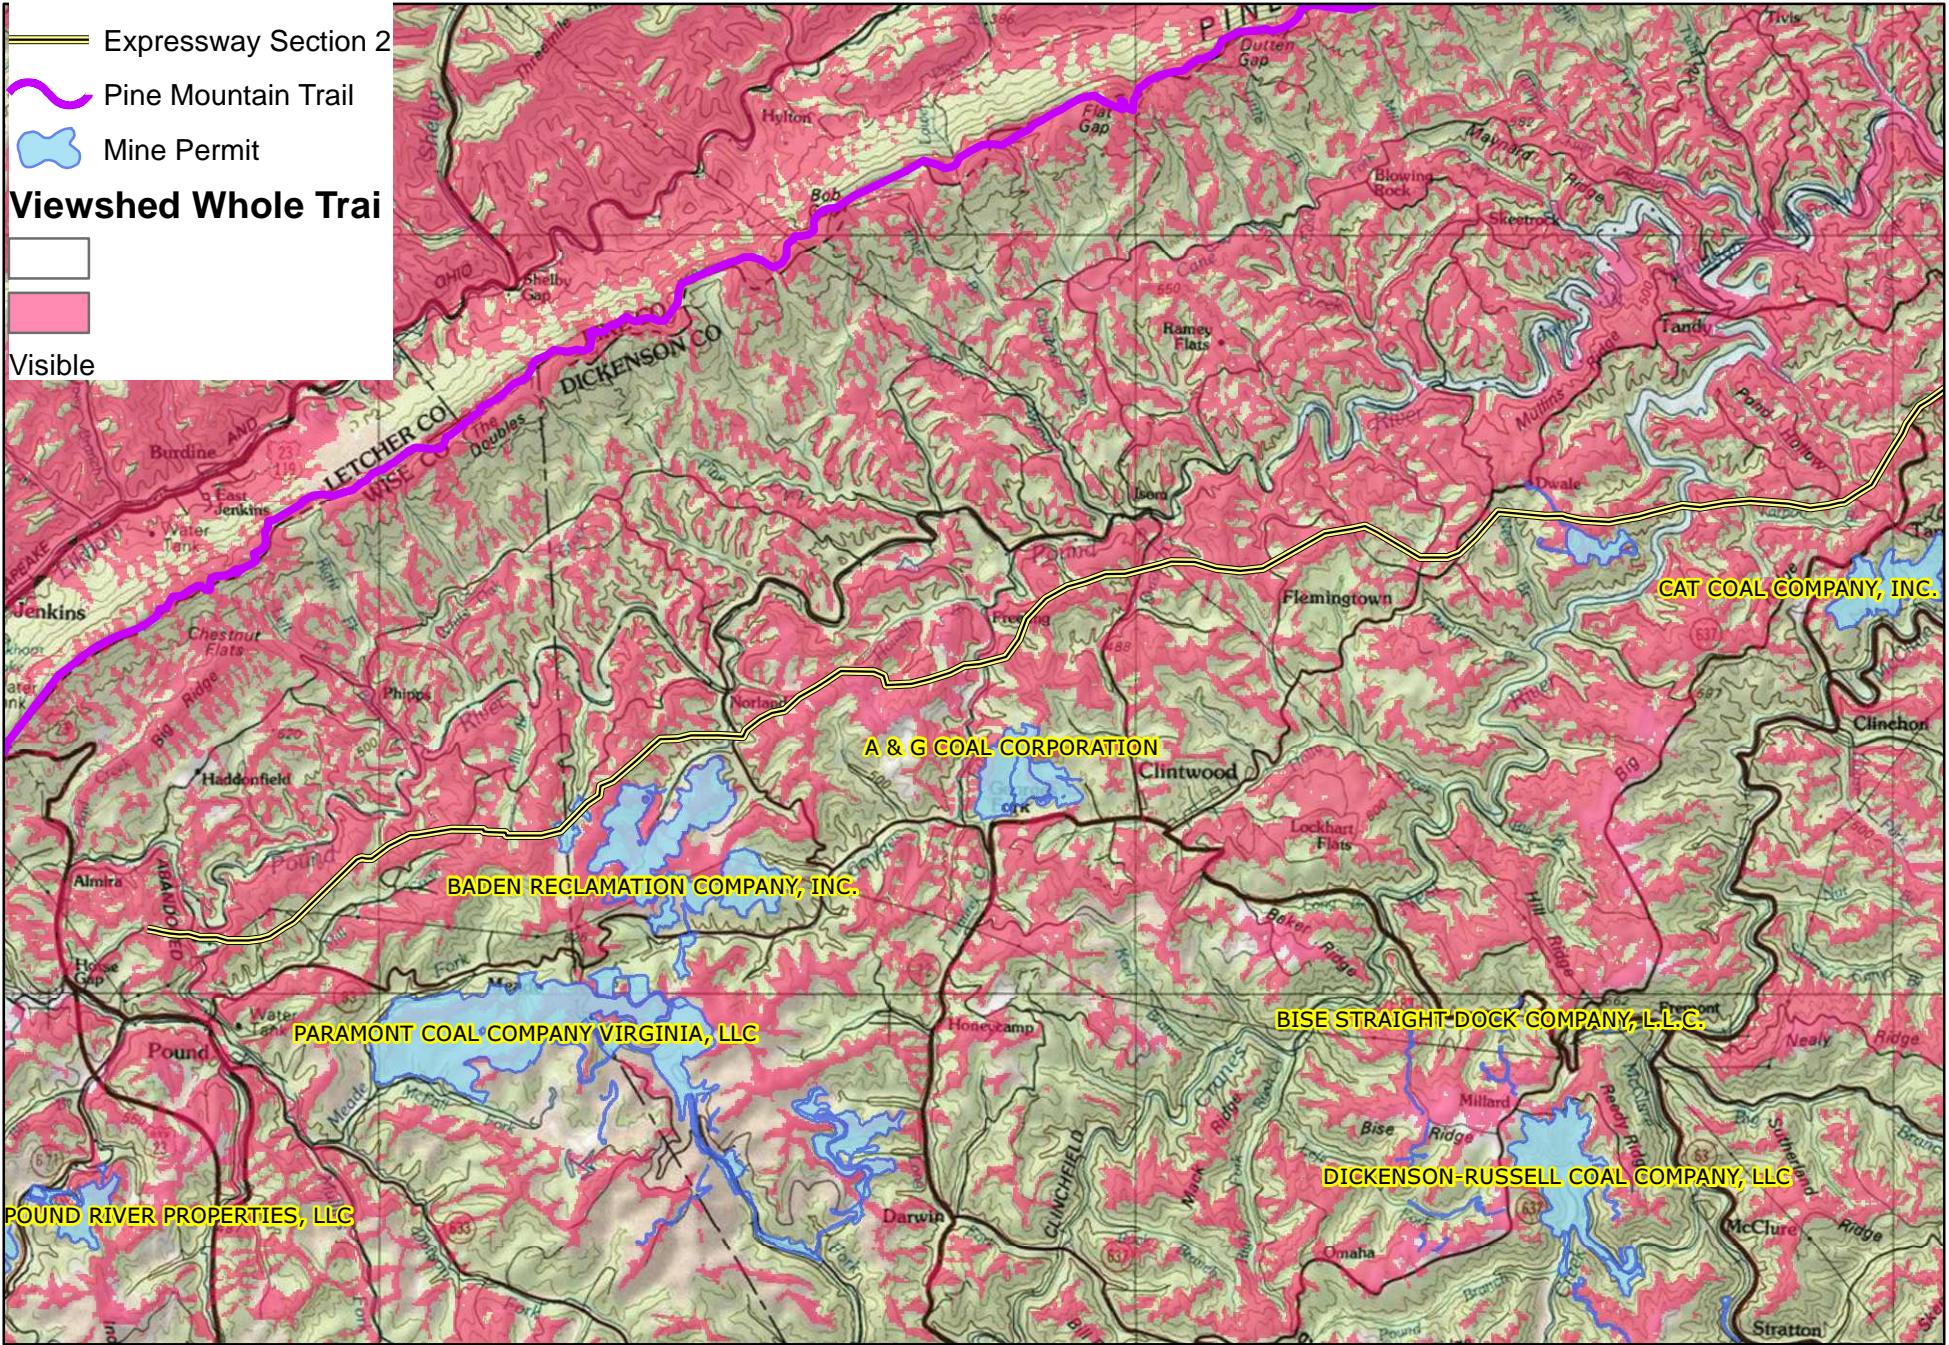

# Legend

- Expressway Section 2
- Pine Mountain Trail
- Mine Permit
- Viewshed Whole Trail
- Visible

Impacts of Coalfield Expressway Section 2 on Viewshed from Pine Mountain Trail